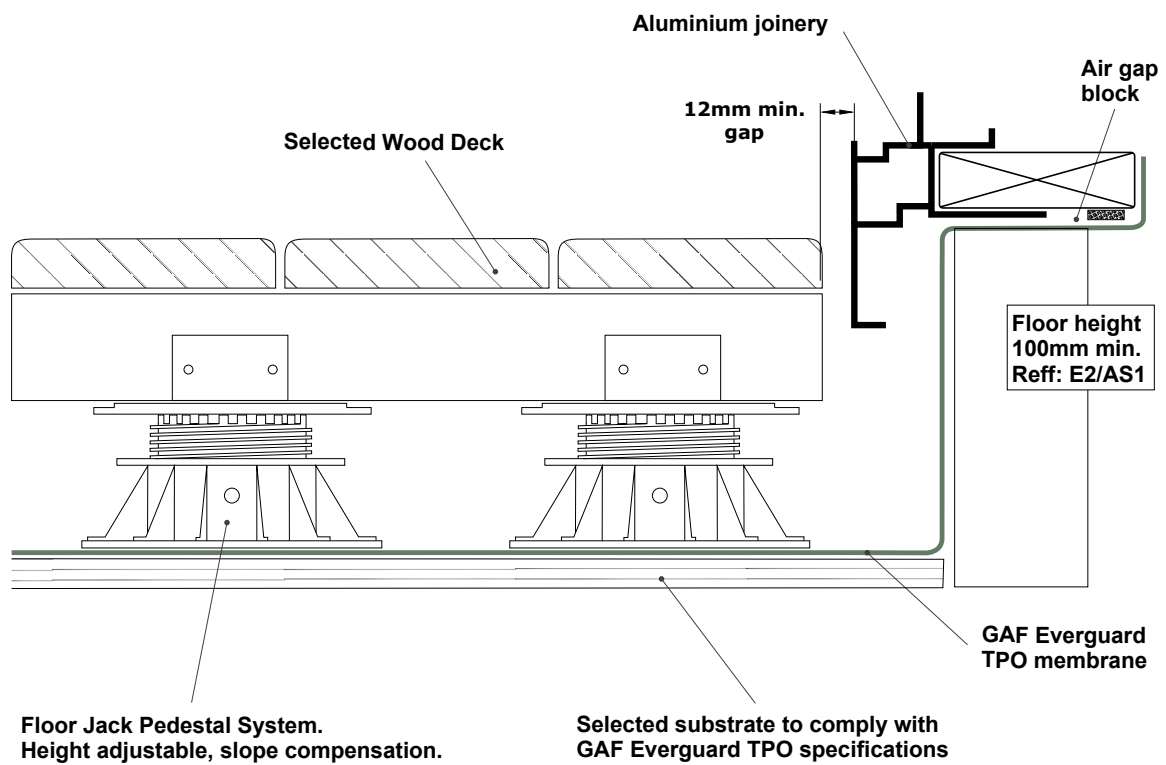

CONSTRUCTION DETAILS FOR 'GAF TPO SINGLE-PLY ROOFING SYSTEM'

|  |   |                              |                       |   |
|--|---|------------------------------|-----------------------|---|
|  | DRAWING:<br><b>FLOOR JACK PEDESTAL - DECK</b> | DATE:<br><b>10 JUNE 2014</b> | DETAIL:<br><b>601</b> |  |
|  | DETAILS FOR:<br><b>EVERGUARD TPO ROOFING</b>  | SCALE:<br><b>N/A</b>         |                       |   |