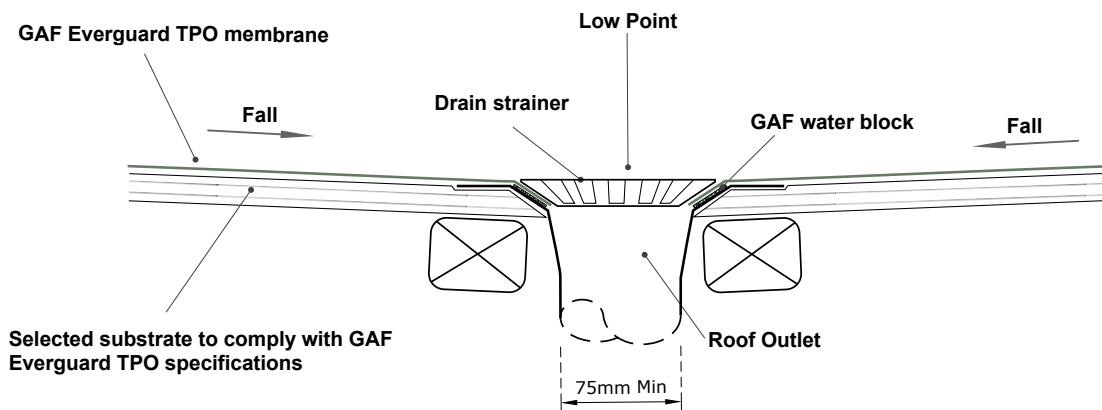

CONSTRUCTION DETAILS FOR 'GAF TPO SINGLE-PLY ROOFING SYSTEM'

**Drain / Dropper**

**Low Point Outlet**

	DRAWING: <b>DRAIN / DROPPER</b>	DATE: <b>10 JUNE 2014</b>	DETAIL: <b>506</b>	
	DETAILS FOR: <b>EVERGUARD TPO ROOFING</b>	SCALE: <b>N/A</b>		