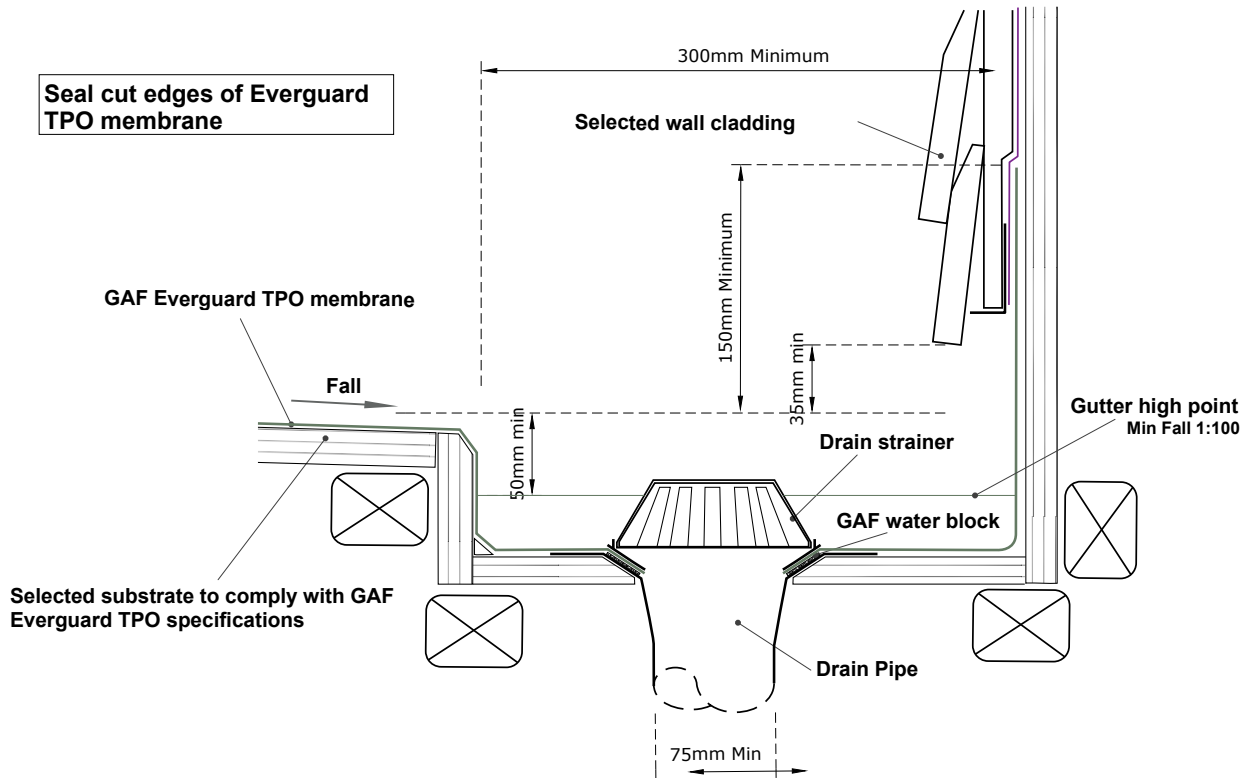

CONSTRUCTION DETAILS FOR 'GAF TPO SINGLE-PLY ROOFING SYSTEM'

**Drain / Dropper**

**Low Point Outlet**

	DRAWING: <b>DRAIN / DROPPER</b>	DATE: <b>10 JUNE 2014</b>	DETAIL: <b>506</b>	
	DETAILS FOR: <b>EVERGUARD TPO ROOFING</b>	SCALE: <b>N/A</b>		